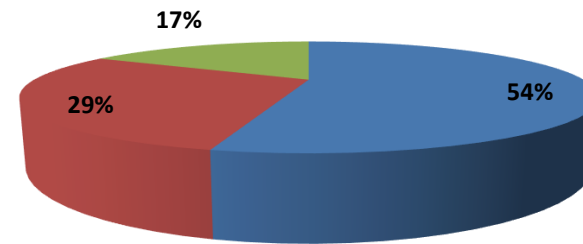

School of Biotechnology and Biosciences
Academic Feedback: Student Satisfaction Level
Even Semester 2024-25

■ Satisfaction level 100% ■ Satisfaction level 75%
■ Satisfaction level Below 75%

School of Law
Academic Feedback: Student Satisfaction Level
Even Semester 2024-25

■ Satisfaction level 100% ■ Satisfaction level 75%
■ Satisfaction level Below 75%

School of Humanities & Social Sciences
Academic Feedback: Student Satisfaction Level
Even Semester 2024-25

■ Satisfaction level 100% ■ Satisfaction level 75%
■ Satisfaction level Below 75%