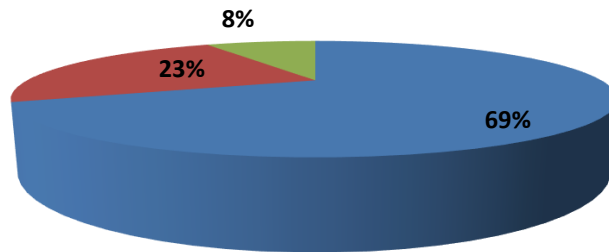

Brainware University Academic Feedback: Student Satisfaction Level Even Semester 2024-25

■ Satisfaction level 100% ■ Satisfaction level 75% ■ Satisfaction level below 75%

School of Medical & Allied Health Sciences Academic Feedback: Student Satisfaction Level Even Semester 2024-25

■ Satisfaction level 100% ■ Satisfaction level 75%
■ Satisfaction level Below 75%

School of Communication, Multimedia & Film Studies Academic Feedback: Student Satisfaction Level Even Semester 2024-25

■ Satisfaction level 100% ■ Satisfaction level 75%
■ Satisfaction level Below 75%