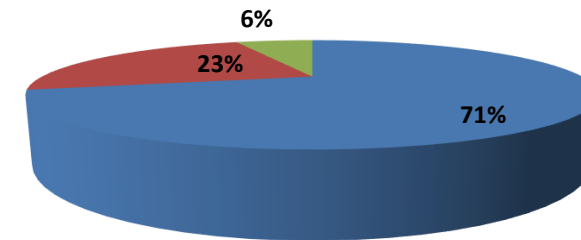

School of Biotechnology and Biosciences
Academic Feedback: Student Satisfaction Level
Even Semester 2024-25

■ Satisfaction level 100%   ■ Satisfaction level 75%
■ Satisfaction level Below 75%