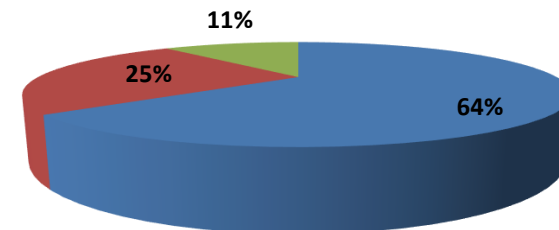

Brainware University Academic Feedback: Student Satisfaction Level Even Semester 2024-25

■ Satisfaction level 100% ■ Satisfaction level 75% ■ Satisfaction level below 75%

School of Medical & Allied Health Sciences Academic Feedback: Student Satisfaction Level Even Semester 2024-25

■ Satisfaction level 100% ■ Satisfaction level 75%
■ Satisfaction level Below 75%

School of Communication, Multimedia & Film Studies Academic Feedback: Student Satisfaction Level Even Semester 2024-25

■ Satisfaction level 100% ■ Satisfaction level 75%
■ Satisfaction level Below 75%