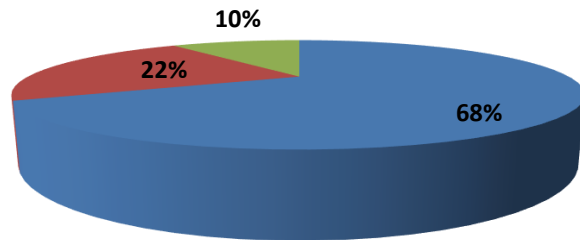

School of Computational & Applied Sciences
Academic Feedback: Student Satisfaction Level
Even Semester 2024-25

■ Satisfaction level 100% ■ Satisfaction level 75%
■ Satisfaction level Below 75%

School of Management & Commerce
Academic Feedback: Student Satisfaction Level
Even Semester 2024-25

■ Satisfaction level 100% ■ Satisfaction level 75%
■ Satisfaction level Below 75%

School of Engineering
Academic Feedback: Student Satisfaction Level
Even Semester 2024-25

■ Satisfaction level 100% ■ Satisfaction level 75%
■ Satisfaction level Below 75%