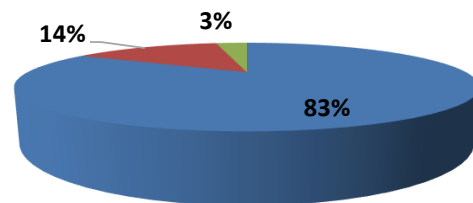

School of Agriculture
Academic Feedback: Student Satisfaction Level
Even Semester 2024-25

■ Satisfaction level 100%   ■ Satisfaction level 75%
■ Satisfaction level Below 75%