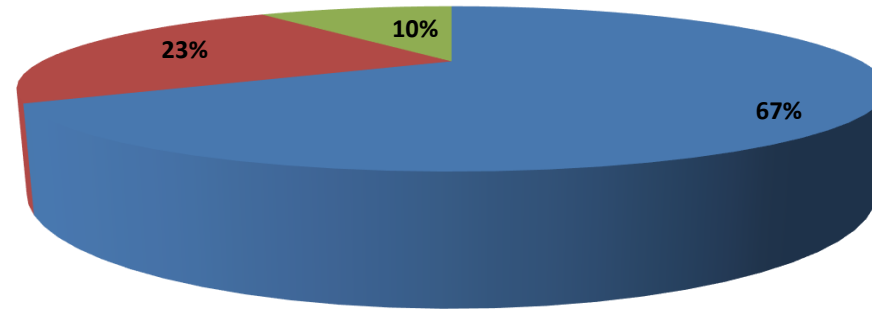

Brainware University Academic Feedback: Student Satisfaction Level Even Semester 2024-25

■ Satisfaction level 100% ■ Satisfaction level 75% ■ Satisfaction level below 75%

School of Medical & Allied Health Sciences Academic Feedback: Student Satisfaction Level Even Semester 2024-25

■ Satisfaction level 100% ■ Satisfaction level 75%
■ Satisfaction level Below 75%

School of Communication, Multimedia & Film Studies Academic Feedback: Student Satisfaction Level Even Semester 2024-25

■ Satisfaction level 100% ■ Satisfaction level 75%
■ Satisfaction level Below 75%