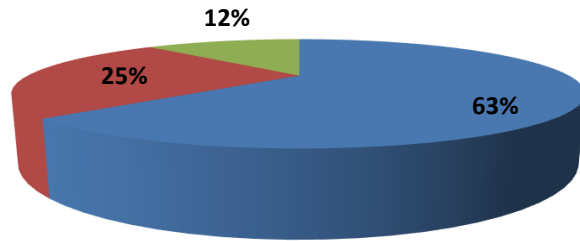

School of Computational & Applied Sciences
Academic Feedback: Student Satisfaction Level
Even Semester 2024-25

■ Satisfaction level 100%   ■ Satisfaction level 75%
■ Satisfaction level Below 75%