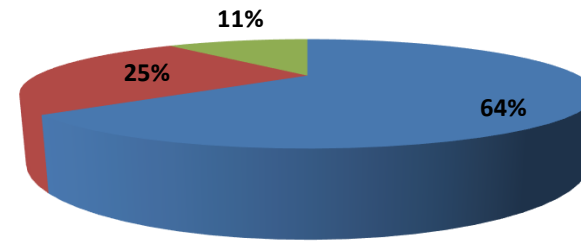

Brainware University Academic Feedback: Student Satisfaction Level Even Semester 2024-25

■ Satisfaction level 100% ■ Satisfaction level 75% ■ Satisfaction level below 75%

School of Medical & Allied Health Sciences Academic Feedback: Student Satisfaction Level Even Semester 2024-25

■ Satisfaction level 100% ■ Satisfaction level 75%
■ Satisfaction level Below 75%

School of Communication, Multimedia & Film Studies Academic Feedback: Student Satisfaction Level Even Semester 2024-25

■ Satisfaction level 100% ■ Satisfaction level 75%
■ Satisfaction level Below 75%

School of Computational & Applied Sciences
Academic Feedback: Student Satisfaction Level
Even Semester 2024-25

■ Satisfaction level 100% ■ Satisfaction level 75%
■ Satisfaction level Below 75%

School of Management & Commerce
Academic Feedback: Student Satisfaction Level
Even Semester 2024-25