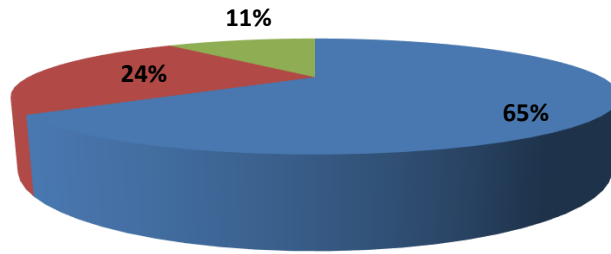

■ Satisfaction level 100% ■ Satisfaction level 75%
■ Satisfaction level Below 75%

School of Engineering
Academic Feedback: Student Satisfaction Level
Even Semester 2024-25

■ Satisfaction level 100% ■ Satisfaction level 75%
■ Satisfaction level Below 75%

School of Biotechnology and Biosciences
Academic Feedback: Student Satisfaction Level
Even Semester 2024-25

■ Satisfaction level 100% ■ Satisfaction level 75%
■ Satisfaction level Below 75%

School of Law
Academic Feedback: Student Satisfaction Level
Even Semester 2024-25