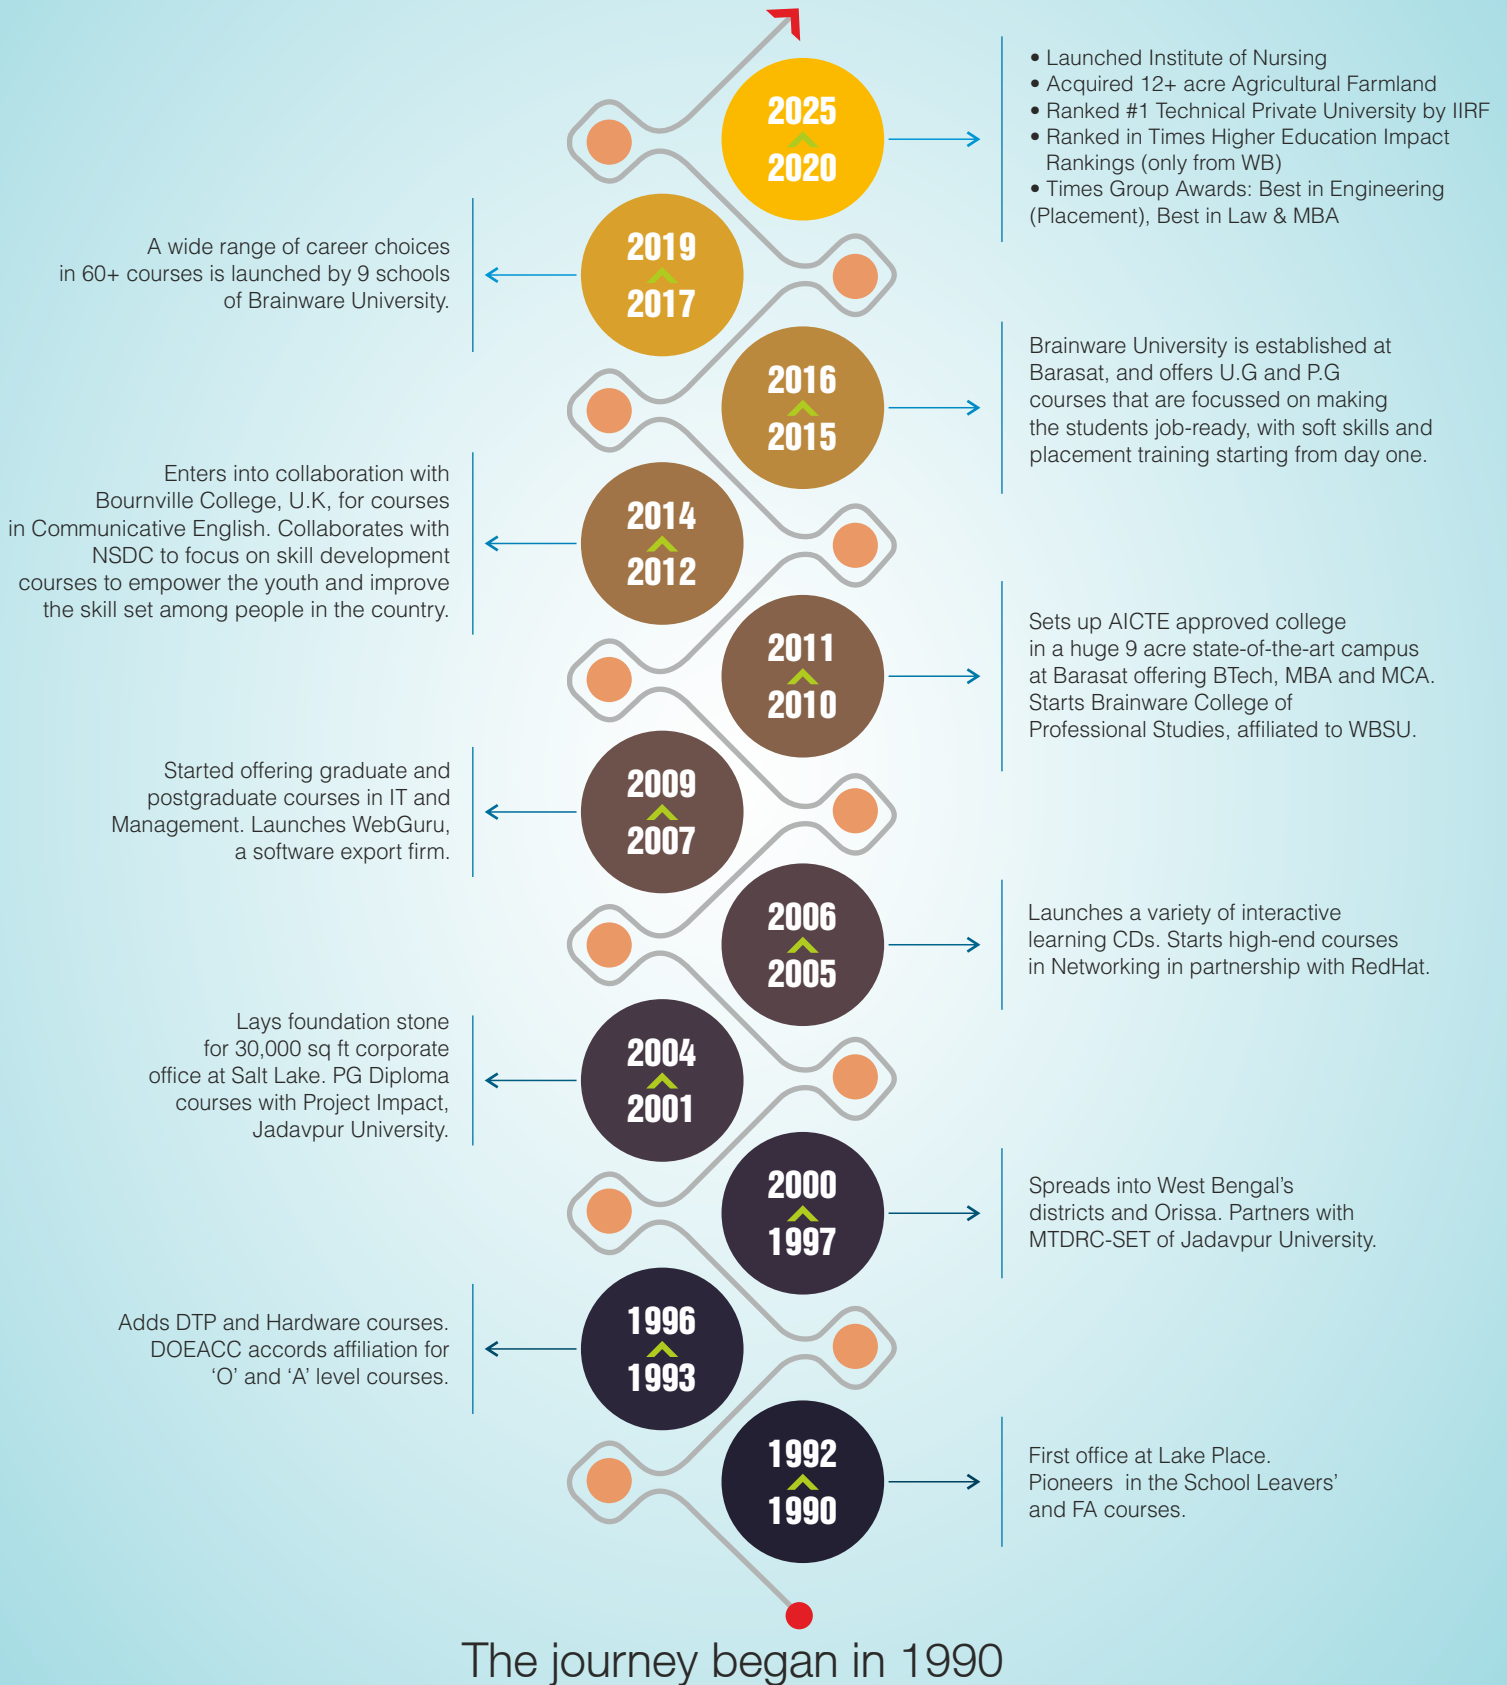

Mental Wellness Workshop

Fashion Saga

Book Fair

Street Play

# BRAINWARE TIME LINE

Visit us