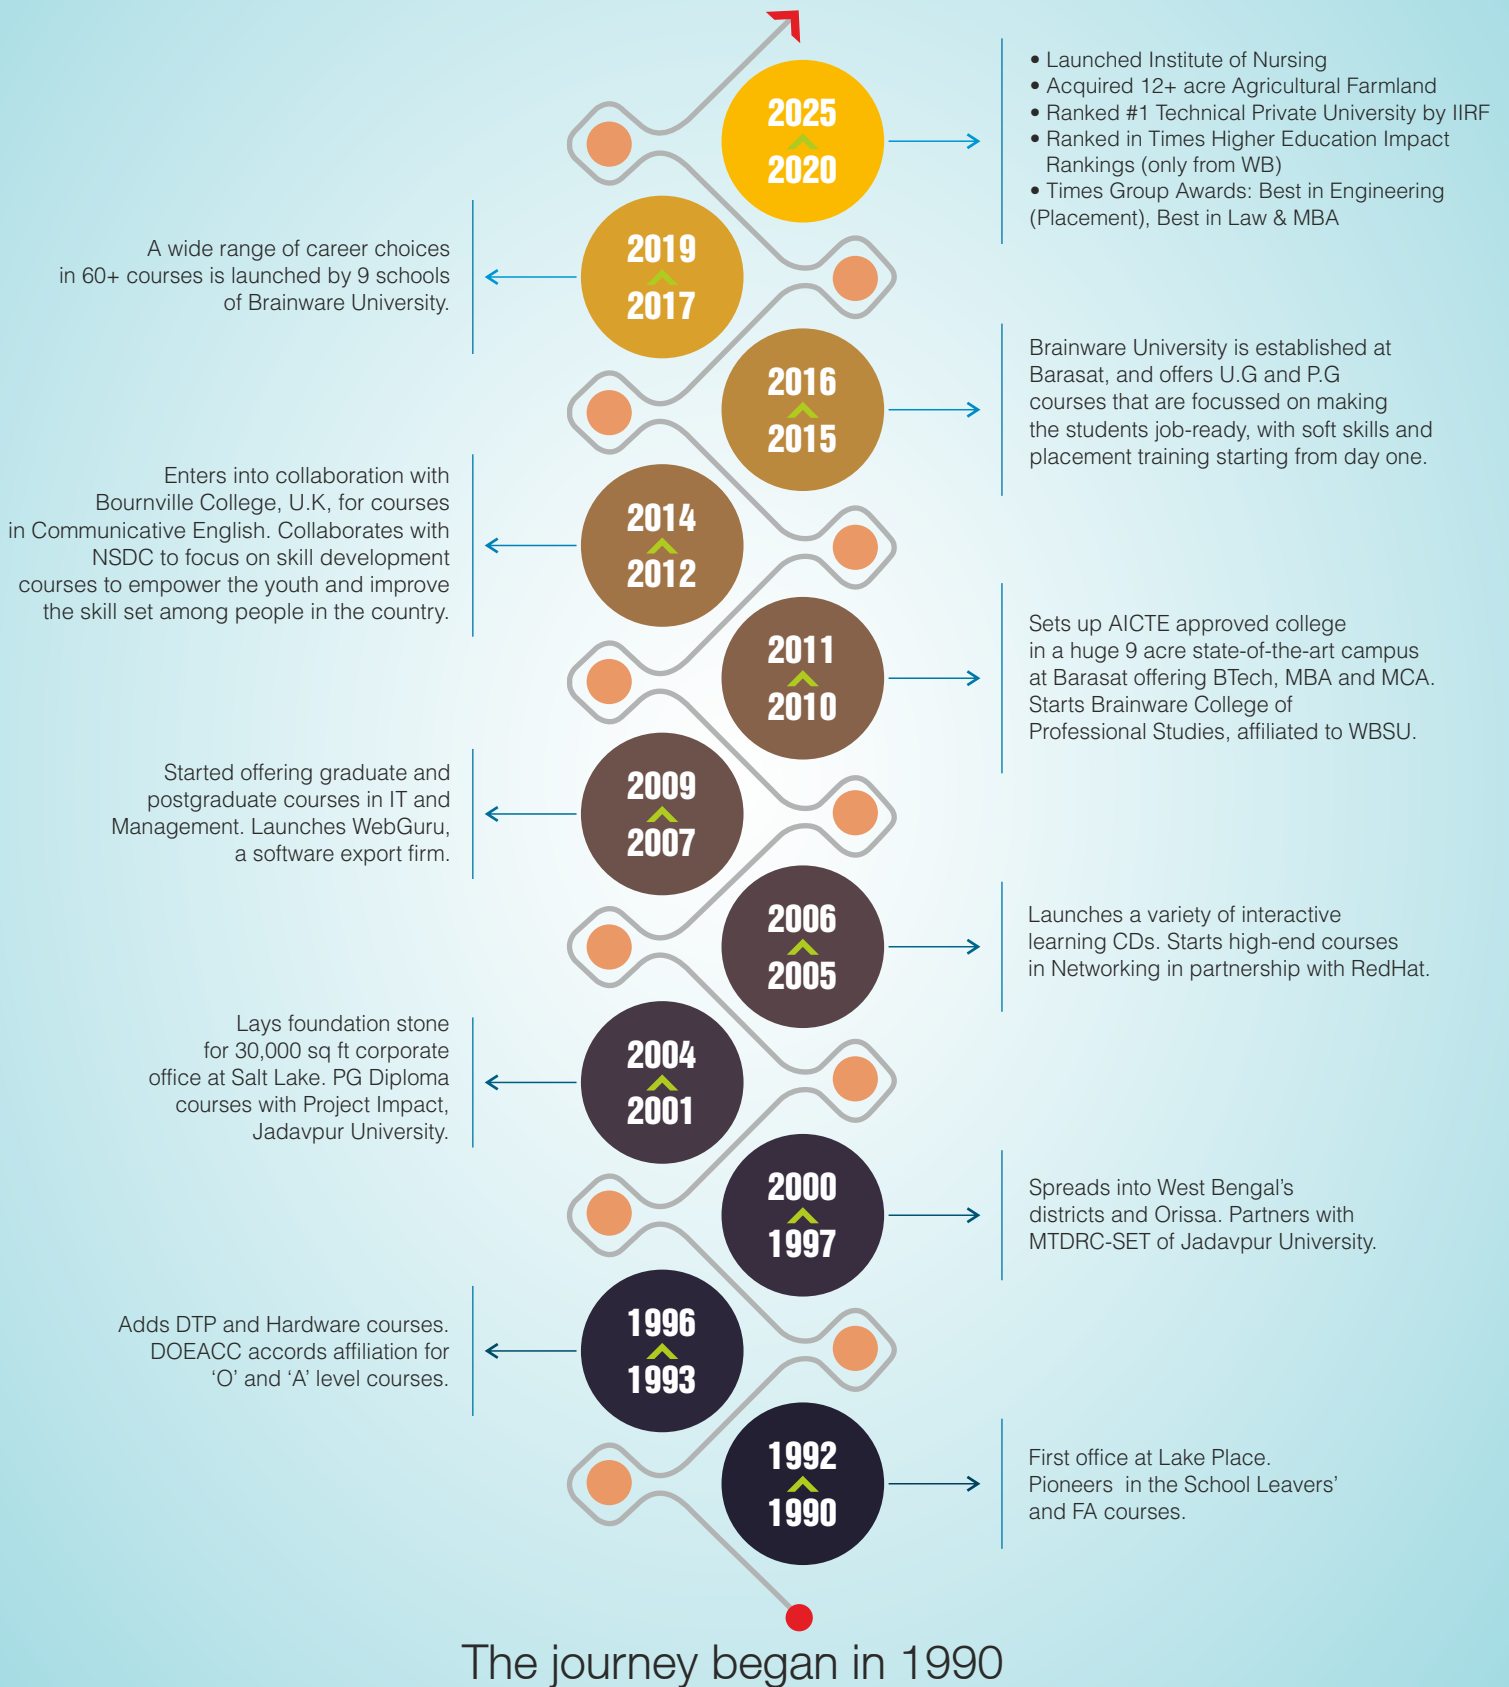

Business Fair

Annual Fest

Mental Wellness Workshop

Fashion Saga

Book Fair

Street Play

No Ragging Campus ▶ Ragging is a Crime Punishments for Ragging

Suspension • Rustication • Expulsion • FIR • Prosecution • Arrest / Imprisonment up to 2 years or fine up to INR 10,000/- or both

Anti-Ragging Squad & Committee details available in the Anti-Ragging Handbook

BRAINWARE TIME LINE

Visit us

BRAINWARE UNIVERSITY

Barasat Campus : 398, Ramkrishnapur Road, Barasat, Near Jagadighata Market, Kolkata, West Bengal 700125