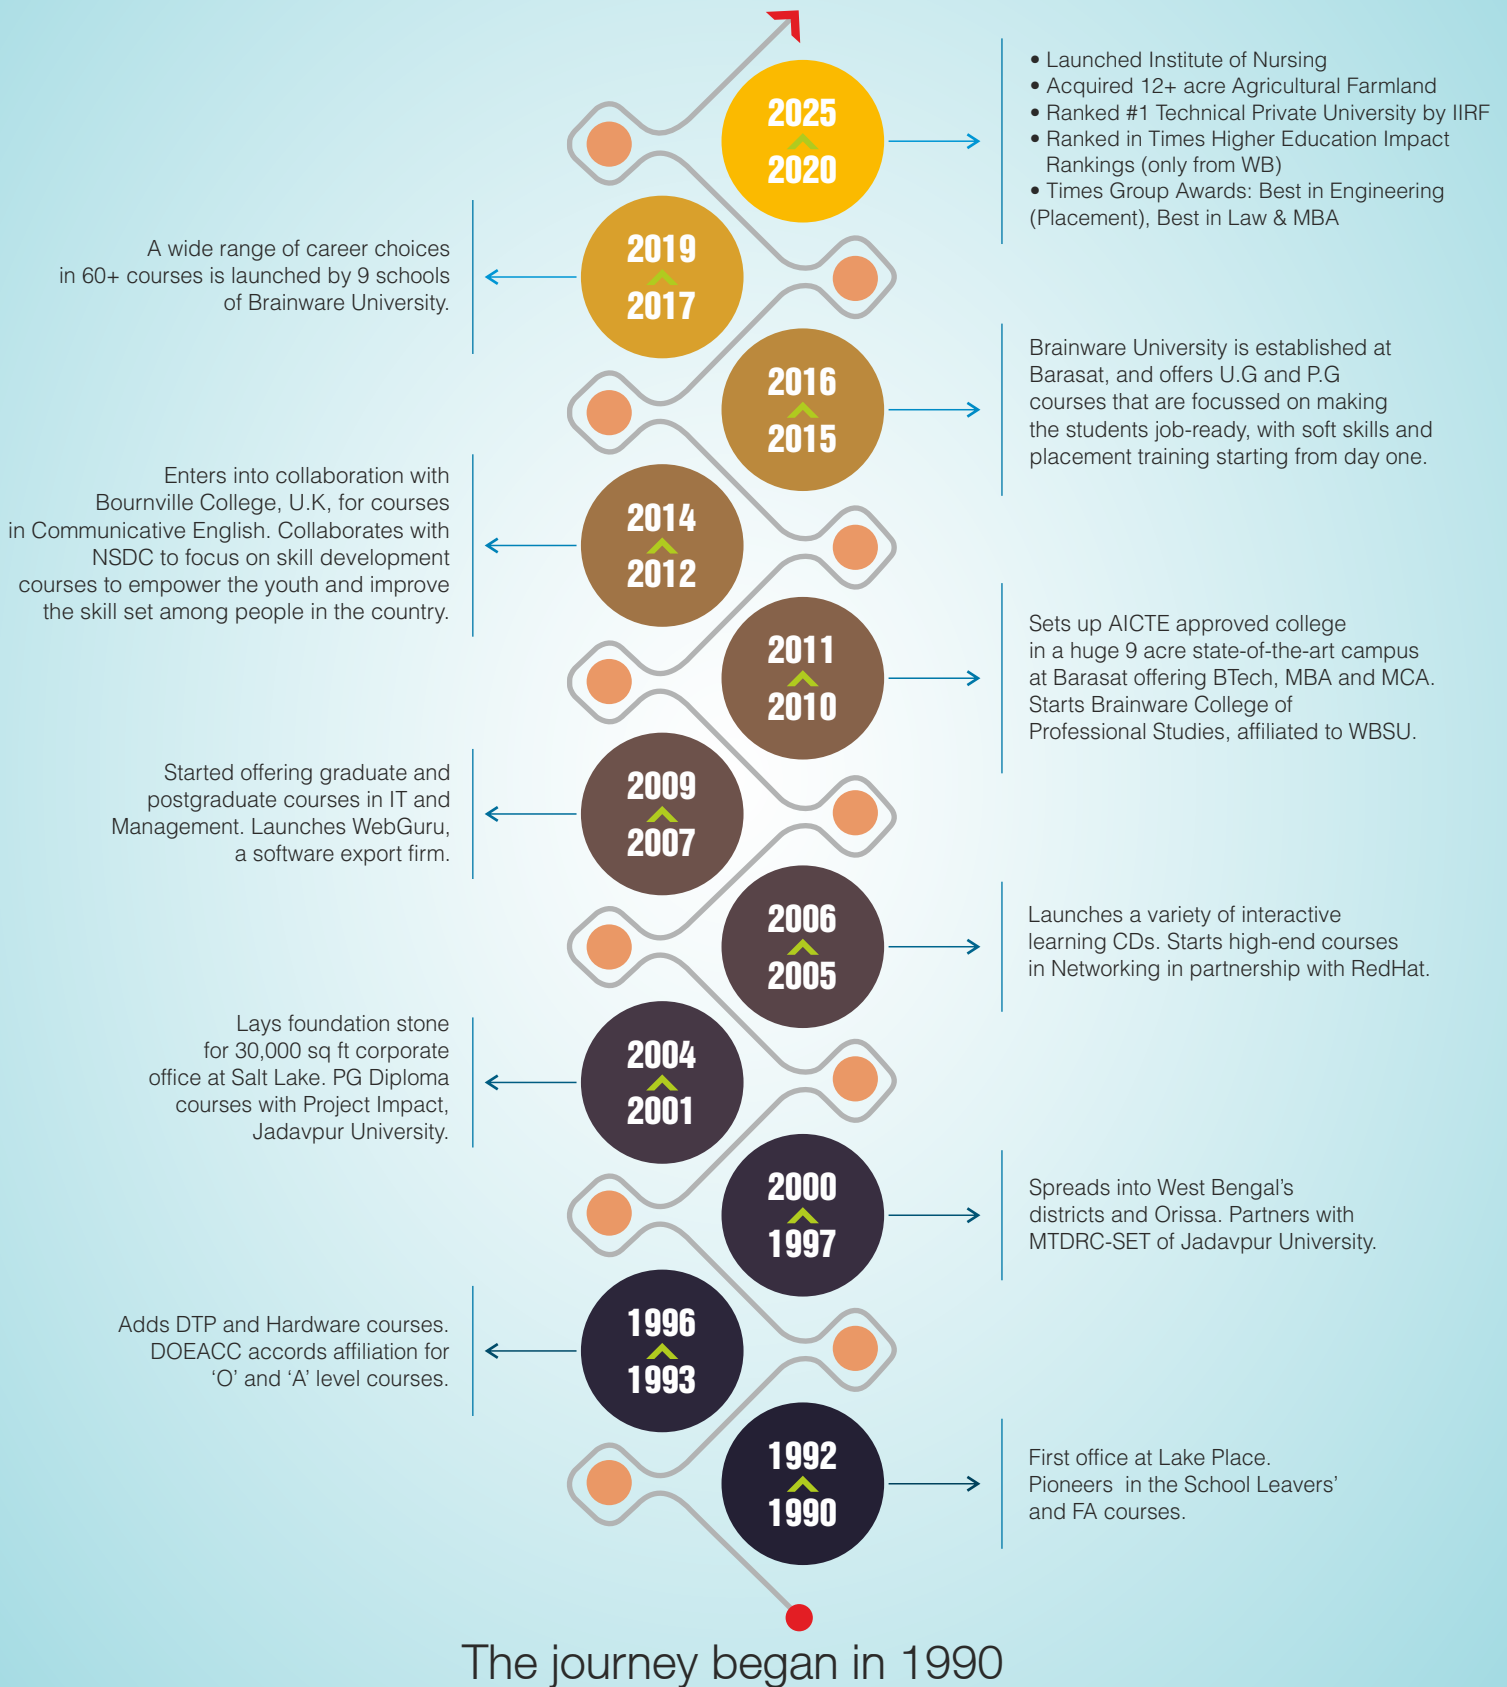

Business Fair

Annual Fest

Mental Wellness Workshop

Fashion Saga

Book Fair

Street Play

No Ragging Campus ▶ Ragging is a Crime Punishments for Ragging

Suspension • Rustication • Expulsion • FIR • Prosecution • Arrest / Imprisonment up to 2 years or fine up to INR 10,000/- or both

Anti-Ragging Squad & Committee details available in the Anti-Ragging Handbook

BRAINWARE TIME LINE

Visit us

BRAINWARE UNIVERSITY

Barasat Campus : 398, Ramkrishnapur Road, Barasat, Near Jagadighata Market, Kolkata, West Bengal 700125